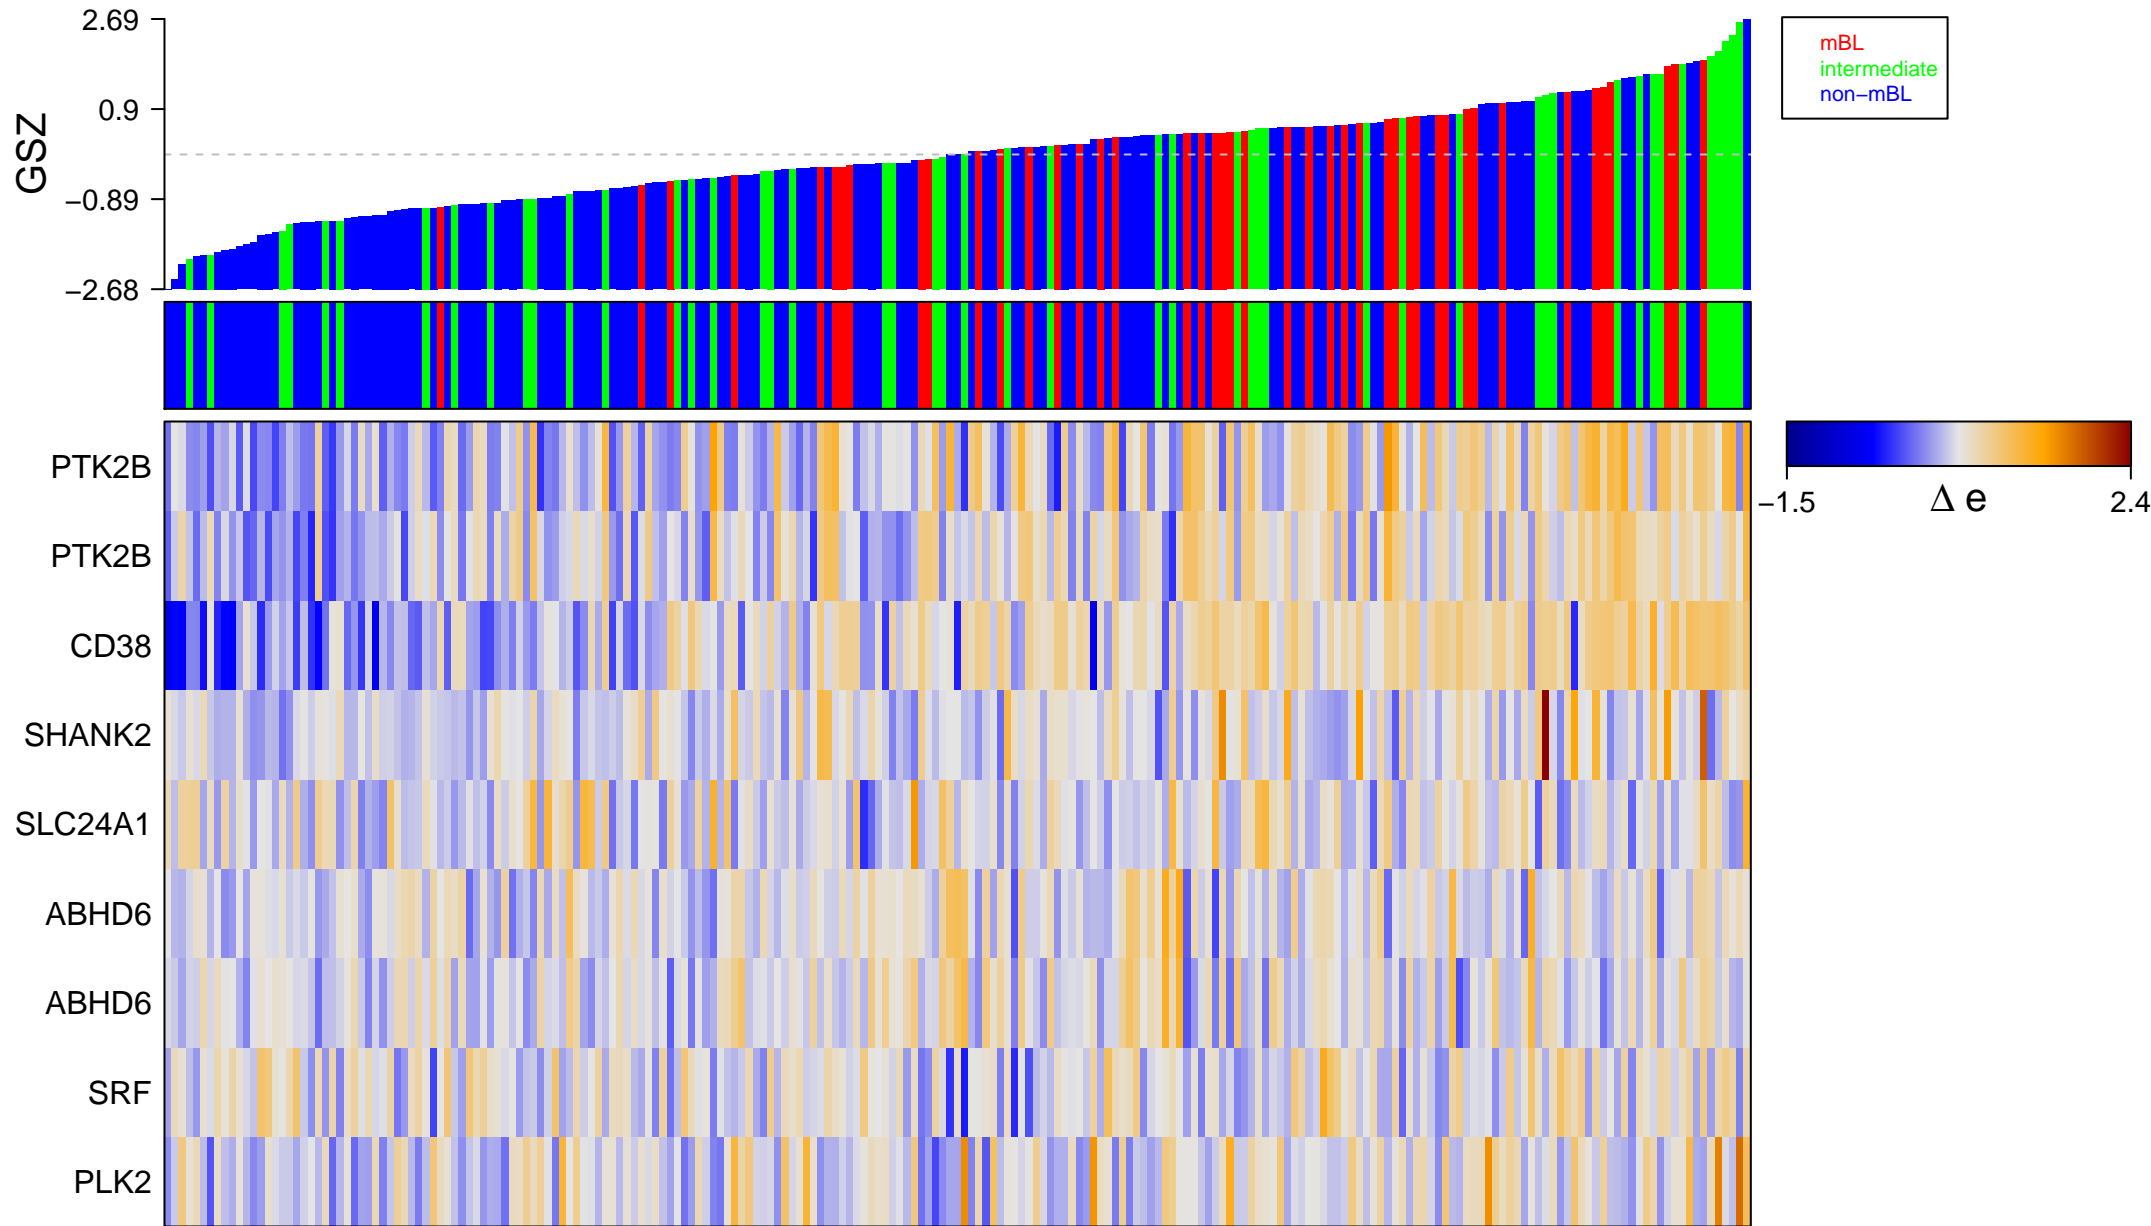

long term synaptic depression

long term synaptic depression